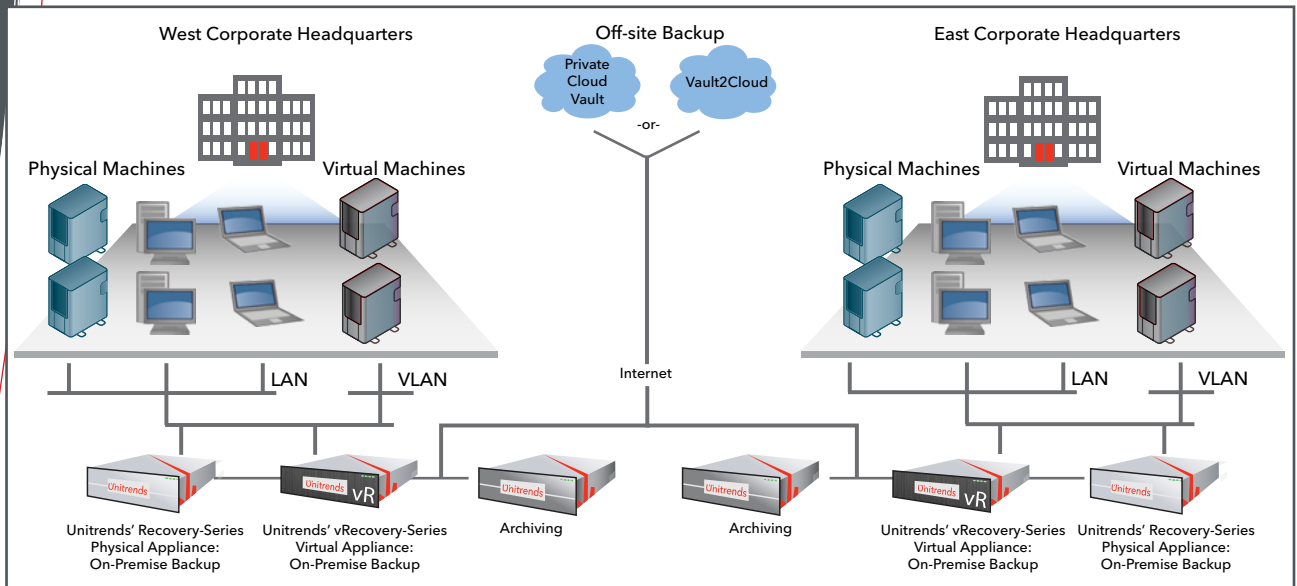

# UNITRENDS' RECOVERY-713 RACK APPLIANCE

Backup, Archiving &  
Disaster Recovery

Focus on your business, not your backup

- Family of scalable, all-in-one backup, archiving and disaster recovery appliances
- No Limits™ licensing
- Enterprise-level heterogeneous backup
- Byte-level Adaptive Deduplication™
- Integrated dissimilar bare metal recovery for physical and virtual servers
- Physical and virtual versions of appliances
- Intuitive, federated, web-based user interface
- Cloud-based disaster recovery
- Instant Recovery With Failover Virtualization
- High-performance rotational archiving

The Unitrends' Recovery- and vRecovery-series of physical and virtual backup, archiving and disaster recovery appliances provide next-generation data protection designed from the ground-up as a simple, all-in-one solution for small and medium businesses. Unitrends' appliances enable businesses to focus on their business rather than on their backup through technology that is so sophisticated, it makes data protection simple.

The Recovery-713 is ideal for small- to medium-sized businesses. This 1U form factor unit supports byte-level deduplication with an unformatted usable physical storage of 6TB (metadata and data). It is organized in a RAID-10 configuration with cold-swap user-replaceable drives.

The following is a representation of how Unitrends' Recovery- and vRecovery-series appliances work: