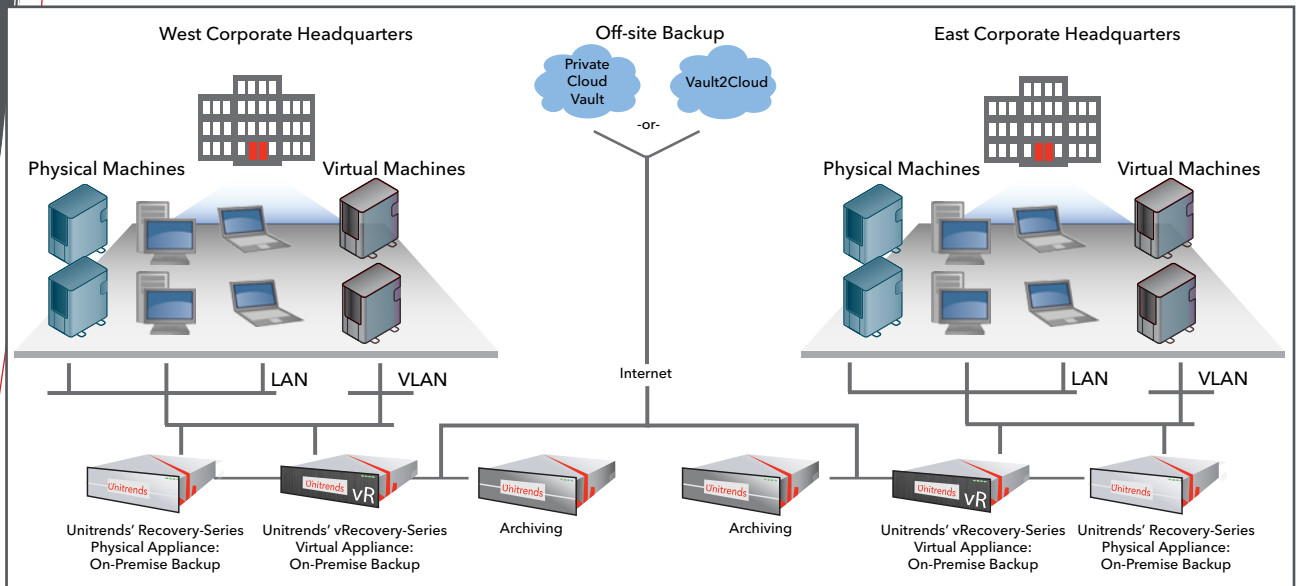

The Unitrends' Recovery- and vRecovery-series of physical and virtual backup, archiving and disaster recovery appliances provide next-generation data protection designed from the ground-up as a simple, all-in-one solution for small and medium businesses. Unitrends' appliances enable businesses to focus on their business rather than on their backup through technology that is so sophisticated, it makes data protection simple.

The Recovery-833 is perfect for larger organizations. It is a 3U form factor unit that supports byte-level deduplication with an unformatted usable physical storage capacity of 31TB (metadata and data). It is organized in a staged RAID-1/RAID-6 configuration, which supports the parallel commit of metadata with backup streams. It comes with dual power supplies and hot-swap user-replaceable drives.

The following is a representation of how Unitrends' Recovery- and vRecovery-series appliances work: